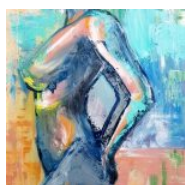

Africa our time is now I
R27,000.00

Nude Profile 01
R4,200.00

Female Nude 01
R2,900.00

Asha
~~R2,900.00~~ R1,200.00

Haven
~~R4,200.00~~ R3,900.00

Amare
R2,900.00

Kagiso
~~R27,000.00~~ R6,900.00

Amina
R4,500.00