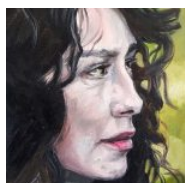

Perturbed woman with black hair

R2,900.00