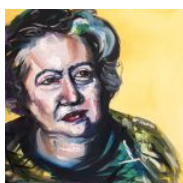

Portrait of Irma Stern

R6,500.00