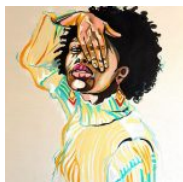

Leratho

R27,000.00