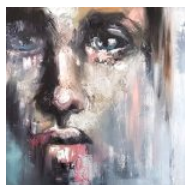

Africa our time is now I
R27,000.00

Nude Profile 01
R4,200.00

Female Nude 01
R2,900.00

Asha
~~R2,900.00~~ R1,200.00

Haven
~~R4,200.00~~ R3,900.00

Amare
R2,900.00

Kagiso
~~R27,000.00~~ R6,900.00

Amina
R4,500.00