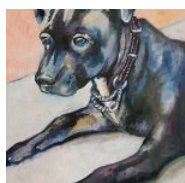

Staffordshire Dog

R2,900.00

Aloes with a dramatic sunset

R1,950.00

Afternoon sun on farmlands

R1,950.00

Lonely tree against dramatic sky and distant hills

~~R2,900.00~~ R990.00