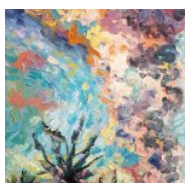

Staffordshire Dog

R2,900.00

Aloes with a dramatic sunset

R1,950.00

Afternoon sun on farmlands

R1,950.00

Lonely tree against dramatic sky and distant hills

~~R2,900.00~~ R990.00