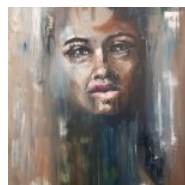

Abstract African Face II
R4,500.00