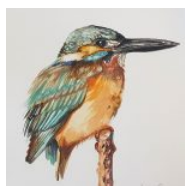

Silvereye - Yellow Bird

Watercolour on Canson paper Cold Rolled 300gms

R850.00

Stephan's Memory

Watercolour painting including frame

R2,500.00

**Lillian Gray Fine Arts School
catalog**

This catalog was generated on January 18, 2019

Common Kingfisher

Watercolor on Canson paper Cold Rolled 300gms

R850.00

Serval

Watercolour on Canson paper Cold Rolled 300gms

R2,450.00

Hands and feet of mysterious person on chair

R6,500.00