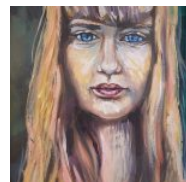

Beautiful blonde woman looking at you

R2,900.00