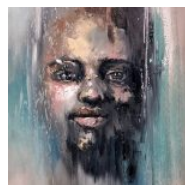

Tendai
R4,500.00