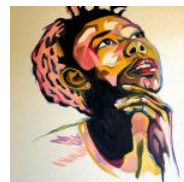

Nandi

R27,000.00