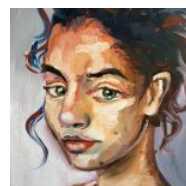

Woman with dark messy tied up hair

R2,500.00