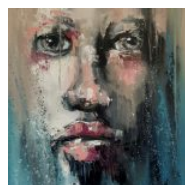

Africa our time is now I
R27,000.00

Nude Profile 01
R4,200.00

Female Nude 01
R2,900.00

Asha
~~R2,900.00~~ R1,200.00

Haven
~~R4,200.00~~ R3,900.00

Amare
R2,900.00

Kagiso
~~R27,000.00~~ R6,900.00

Amina
R4,500.00